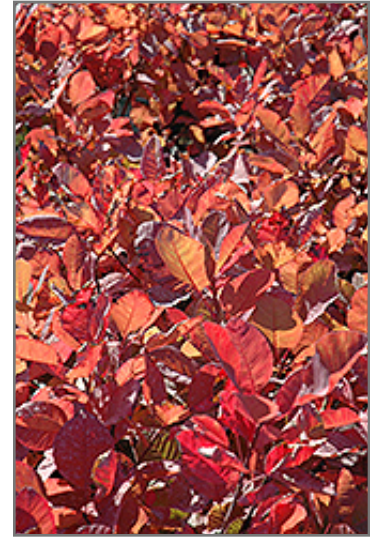

- Accent
- Mass Planting
- General Garden Use

Planting & Growing

Grace Smokebush will grow to be about 15 feet tall at maturity, with a spread of 20 feet. It tends to be a little leggy, with a typical clearance of 3 feet from the ground, and is suitable for planting under power lines. It grows at a medium rate, and under ideal conditions can be expected to live for 40 years or more.

This shrub should only be grown in full sunlight. It is very adaptable to both dry and moist locations, and should do just fine under average home landscape conditions. It is not particular as to soil type or pH. It is highly tolerant of urban pollution and will even thrive in inner city environments, and will benefit from being planted in a relatively sheltered location. This particular variety is an interspecific hybrid.

*Grace Smokebush in fall
Photo courtesy of NetPS Plant Finder*

This plant may not be hardy in our region, and certain restrictions may apply. Please contact the store for further details.

* This is a 'special order' plant - contact store for details