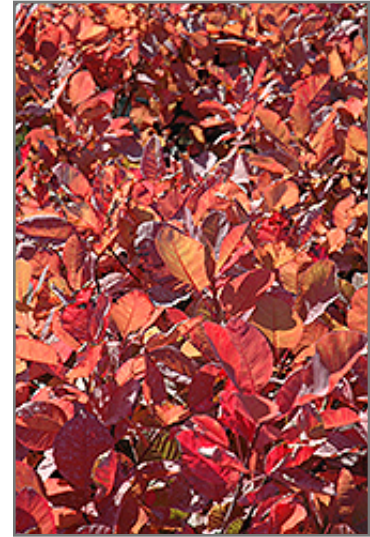

- Accent
- Mass Planting
- General Garden Use

Planting & Growing

Grace Smokebush will grow to be about 15 feet tall at maturity, with a spread of 20 feet. It tends to be a little leggy, with a typical clearance of 3 feet from the ground, and is suitable for planting under power lines. It grows at a medium rate, and under ideal conditions can be expected to live for 40 years or more.

This shrub should only be grown in full sunlight. It is very adaptable to both dry and moist locations, and should do just fine under average home landscape conditions. It is not particular as to soil type or pH. It is highly tolerant of urban pollution and will even thrive in inner city environments, and will benefit from being planted in a relatively sheltered location. This particular variety is an interspecific hybrid.

Grace Smokebush in fall
Photo courtesy of NetPS Plant Finder

This plant may not be hardy in our region, and certain restrictions may apply. Please contact the store for further details.

* This is a 'special order' plant - contact store for details